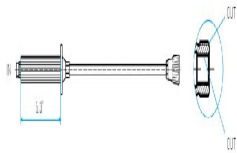

>

Model Number: 28.252

Mosmatic 28.252, LAS Wand, with Filter Sieve/Hard Plastic Handle, 14 in with 3/8 in NPTM

Manufacturer: Mosmatic Pressure Washing Equip

Mosmatic 28.252 LAS Wand with Filter Sieve/Hard Plastic Handle 14 in with 3/8 in NPTM