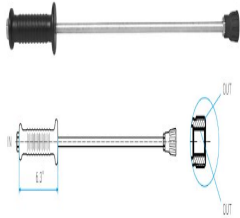

>

Model Number: 28.404

Mosmatic 28.404, LAH Wand, with Filter/Polyurethane molded soft handle, 26 in G3/8 in F X G3/8 in M 1/8 in NPTF

Manufacturer: Mosmatic Pressure Washing Equip

Mosmatic 28.404 LAH Wand with Filter/Polyurethane molded soft handle 26 in G3/8 in F X G3/8 in M + 1/8 in NPTF

Mosmatic wands made of high quality stainless steel are the standard in your wash bay. The solid construction and the unique workmanship ensure longevity and value. Each wand has a modular design which allows for individual customer requirements.