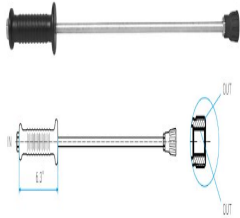

>

Model Number: 28.405

Mosmatic 28.405, LAH Wand, with Filter/Polyurethane molded soft handle, 30 in G3/8 in F X G3/8 in M 1/8 in NPTF

Manufacturer: Mosmatic Pressure Washing Equip

Mosmatic 28.405 LAH Wand with Filter/Polyurethane molded soft handle 30 in G3/8 in F X G3/8 in M + 1/8 in NPTF

Mosmatic wands made of high quality stainless steel are the standard in your wash bay. The solid construction and the unique workmanship ensure longevity and value. Each wand has a modular design which allows for individual customer requirements.