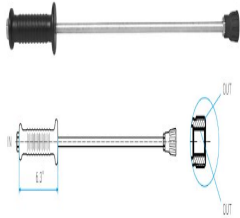

>

Model Number: 28.414

Mosmatic 28.414, LAH Wand, with Filter/Polyurethane molded soft handle, 26 in G3/8 in F X G3/8 in M 1/4 in NPTF

Manufacturer: Mosmatic Pressure Washing Equip

Mosmatic 28.414 LAH Wand with Filter/Polyurethane molded soft handle 26 in G3/8 in F X G3/8 in M + 1/4 in NPTF

Mosmatic wands made of high quality stainless steel are the standard in your wash bay. The solid construction and the unique workmanship ensure longevity and value. Each wand has a modular design which allows for individual customer requirements.