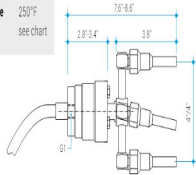

>

TECHNICAL DATA

Model Number: 81.935

Mosmatic 81.935, Spider - Complete Spinner, TC/stainless, TRS 4 in 3/4 in NPT-F 4x 14.901 and nozzles

Manufacturer: Mosmatic Pressure Washing Equip

Mosmatic 81.935 Spider - Complete Spinner, TC/stainless TRS 4 in 3/4 in NPT-F, 4x 14.901 and nozzles

Availability: This product was added to our catalog on Tuesday 10 January, 2017