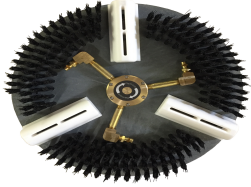

>

Model Number: 12-CBH-LH-I-TF

Rotovac 12-CBH-LH-I-TF 12 in carpet brush head with teflon glides for 360i machine

Manufacturer: Rotovac

Rotovac 12-CBH-LH-I-TF 12 in carpet brush head with teflon glides for 360i machine

Steambrite Supply

Steamrite

>

The Carpet Brush Extraction Head has 3 Teflon Glide vacuum ports and 3 spray jets incorporated into a brush head to give the extra agitation needed to restore those super dirty commercial carpets. The Teflon glides allow the head to run super smooth on residential and commercial glue down carpet.

#### Rotovac 360i Product Details

The Rotovac 360i is a Patent Pending Rotary Extraction Power Head that utilizes rotary vacuum heads to thoroughly deep clean carpet with hundreds of multi-directional cleaning passes. The 360i weighs only 39 lbs and is extremely easy to use as it operates in a self propelled side to side motion. Simply stated, "The 360i cleans better with less effort."

The New Rotovac 360i is a Rotary Jet Extraction Power Head that utilizes rotating vacuum heads to thoroughly deep clean carpet with hundreds of multi-directional cleaning passes. The new and improved carpet cleaning head is equipped with 3 stainless steel shoes and three spray jets to create less overspray, more agitation and quicker dry times.