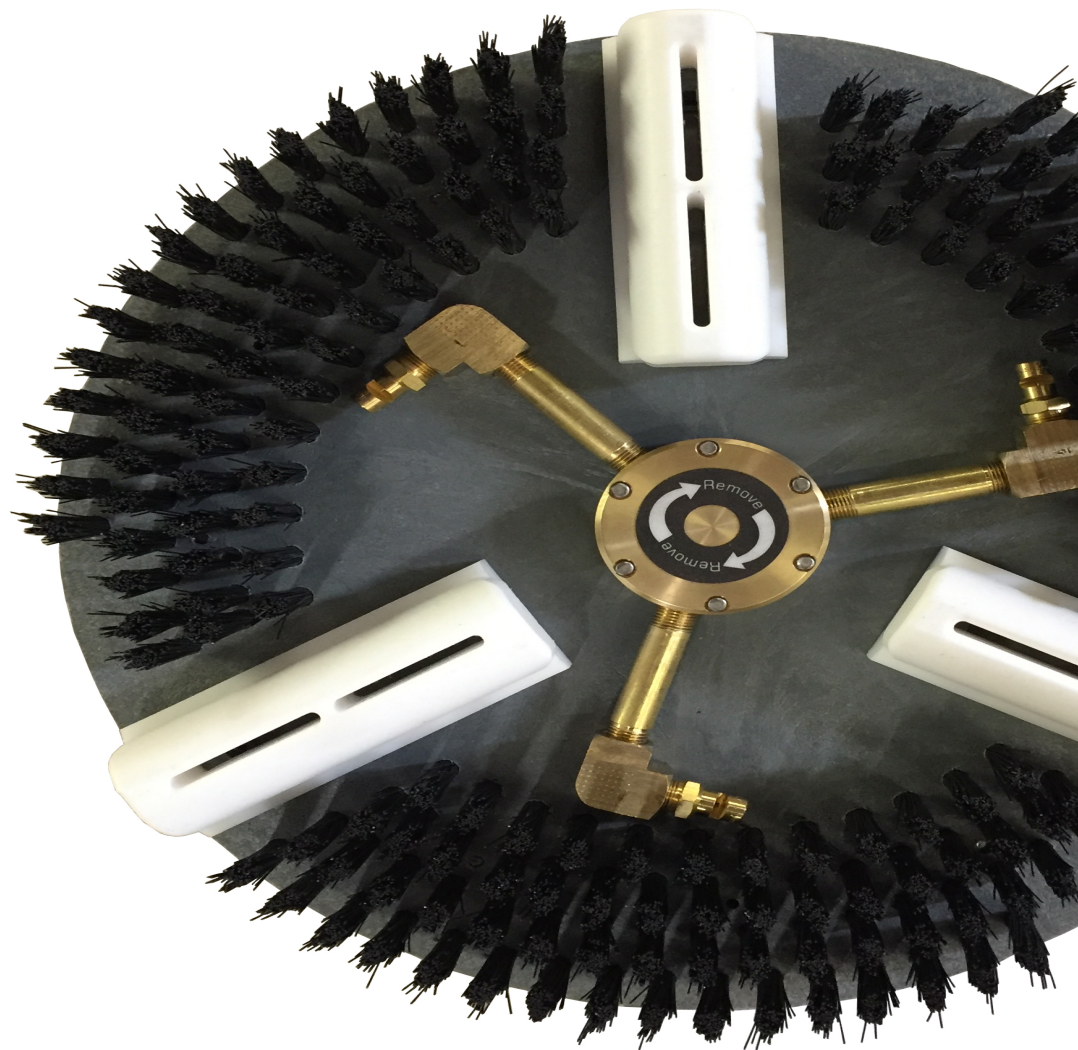

>

Model Number: 12-CBH-LH-I-TF

Rotovac 12-CBH-LH-I-TF 12 in carpet brush head with teflon glides for 360i machine

Manufacturer: Rotovac

Rotovac 12-CBH-LH-I-TF 12 in carpet brush head with teflon glides for 360i machine

Steambrite Supply

Steamrite

>

The Carpet Brush Extraction Head has 3 Teflon Glide vacuum ports and 3 spray jets incorporated into a brush head to give the extra agitation needed to restore those super dirty commercial carpets. The Teflon glides allow the head to run super smooth on residential and commercial glue down carpet.

#### Rotovac 360i Product Details

The Rotovac 360i is a Patent Pending Rotary Extraction Power Head that utilizes rotary vacuum heads to thoroughly deep clean carpet with hundreds of multi-directional cleaning passes. The 360i weighs only 39 lbs and is extremely easy to use as it operates in a self propelled side to side motion. Simply stated, "The 360i cleans better with less effort."

Works with any Portable Extractor or Truck Mount

The Rotovac 360i is air flow calibrated to work with any portable or truck mount extractor that uses a standard 12" wide cleaning wand. Give your business a boost and your back a break by hooking up the 360 to your existing portable or truck mount.