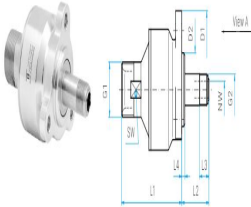

>

Model Number: 55.220

Mosmatic 55.220 Swivel Inline Carbide DYW M21x1.5M M12x1 M

Manufacturer: Mosmatic Pressure Washing Equip

Mosmatic 55.220 Swivel Inline, Carbide DYW
M21x1.5M M12x1 M

Availability: This product was added to our catalog on Monday 23 January, 2017