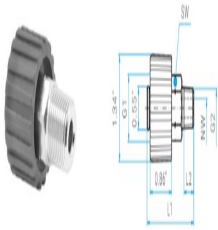

>

Model Number: 50.153

Mosmatic 50.153, Quick Disconnect, blue brass/stainless, QVS-07 M22x1.5 F 3/8 in. NPT M

Manufacturer: Mosmatic Pressure Washing Equip

Mosmatic 50.153 Quick Disconnect, blue, brass/stainless QVS-07 M22x1.5 F 3/8 in. NPT M