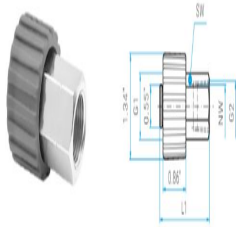

>

Model Number: 50.154

Mosmatic 50.154, Quick Disconnect, blue brass/stainless, QVS-07 M22x1.5 F 3/8 in. NPT F

Manufacturer: Mosmatic Pressure Washing Equip

Mosmatic 50.154 Quick Disconnect, blue, brass/stainless QVS-07 M22x1,5 F 3/8 in. NPT F