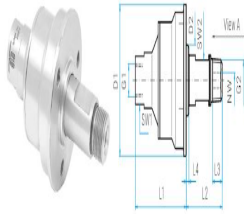

>

Model Number: 55.051

Mosmatic 55.051 Swivel Inline Carbide Inox DYCI 1/4 in. NPT F 1/4 in. NPT M

Manufacturer: Mosmatic Pressure Washing Equip

Mosmatic 55.051 Swivel Inline, Carbide, Inox DYCI
1/4 in. NPT F 1/4 in. NPT M