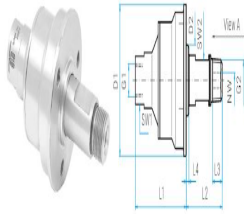

>

Model Number: 55.153

Mosmatic 55.153 Swivel Inline Carbide Inox DYCI 3/8 in. NPT F 3/8 in. NPT M

Manufacturer: Mosmatic Pressure Washing Equip

Mosmatic 55.153 Swivel Inline, Carbide, Inox DYCI  
3/8 in. NPT F 3/8 in. NPT M