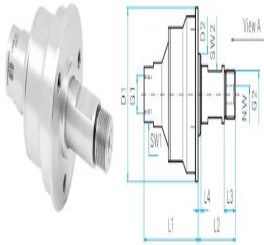

>

Model Number: 55.168

Mosmatic 55.168 Swivel Inline Carbide Inox DYDI 3/8 in. NPT F G3/8 in. M 7300psi

Manufacturer: Mosmatic Pressure Washing Equip

Mosmatic 55.168 Swivel Inline, Carbide, Inox DYDI
3/8 in. NPT F G3/8 in. M 7300psi