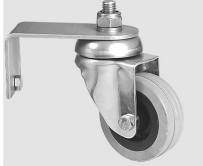

>

Model Number: 80.956

Mosmatic 80.956 Stainless Steel Castor-FL-ER-80.956 Each

Manufacturer: Mosmatic Pressure Washing Equip

Stainless Steel Castor & 2 1/4": Each
Part No. 80.956 Each

Four 2 1/4" stainless steel castors ensure easy maneuvering with extended life and performance under harsh working conditions.
[Castor Kit (4 x Castors) Part No. 80.917]

This Item is without Bracket.

2012 Mosmatic Updated movie:

Availability: This product was added to our catalog on Thursday 16 December, 2010