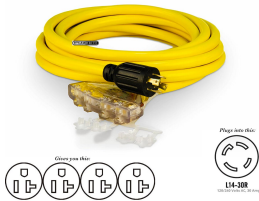

>

Model Number: 85.508.003

BE Pressure 85.508.003, L14-30PXFour 5-20R Generator 10-3X25ft Quad Tap Power Cord Adapter GTIN 777987224049

Manufacturer: BE Pressure Supply

BE Pressure 85.508.003 Champion Power 48036 L14-30P X Four 5-20R Generator Power Cord Adapter Quad Tap
Champion Power Equipment (48036) Generator Power Extension Cord, 25 ft. 30A 125/250V up to 7500 Watts (L14-30P to four 5-20R)

The Champion Power Equipment 48036 25 ft. 30A 125/250V Fan-Style Generator Power Cord is designed for quick, dependable, and convenient use of power where and how you need it. It will change your non-standard locking outlet into something acceptable for everyday use, powering items during an emergency or getting power to your tools in remote locations. The cord converts (1) 30A locking plug (L14-30P) to (4) 20A household outlets (5-20R) in a box-style configuration. Outlet dust covers included to keep outlets clean and clear when not being used. The high capacity 10 gauge wire is rated for use with 125/250V and generators up to 7500 watts. The cord features durable insulation rated for outdoor use and allows you to you run a generator from a safe distance keeping clear of noise and hazardous exhaust. It is also heat and cold resistant to remain flexible in extreme temperatures. Champion has years of experience providing dependable and durable power equipment designed and engineered in the US for the North American and world markets. Champion products are the standard of performance excellence – for work, for play, for home. We make the power that makes your life easier. The Champion 48036 25 ft. 30A 125/250V Generator Power Cord comes with a 1 year limited warranty. Champion demands excellence from their dedicated technicians and service network ensuring that you will receive world-class service and response wherever and whenever you need it.