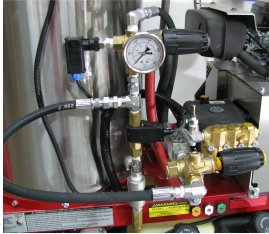

>

Model Number: 20171006

20171006, Pressure Washer Dual Unloader, Full Range Pressure System, Hydrotek Hot2Go SK30005VH, SK40004HH, SK40005VH

Manufacturer: Clean Storm

Dual Unloader Full Range Pressure System for Hydrotek SK30005VH, SK40004HH and SK40005VH Pressure Washer (parts only) 20171006