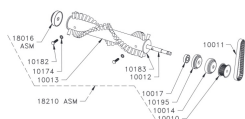

>

Model Number: 10013k

Replacement Beater Brush 10013k for Kent Equipure SC 4

Manufacturer: Equipure Carpet Cleaners

Replacement Beater Brush for Kent C4 or Kent Equipure SC4

-Item 10013 in diagram

*Availability: This product was added to our catalog on Thursday 27 September, 2018*