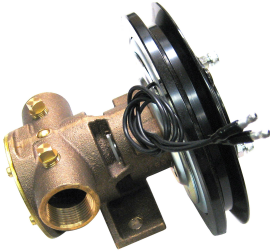

>

Model Number: 11860-0045

Flojet Jabsco 11860-0045, Clutch Pump 23 gpm 1inch, NPT Inlet 12 VDC Clutch

Manufacturer: Flojet

Flojet Jabsco 11860-0045 Clutch Pump 23 gpm 1inch NPT Inlet 12 VDC Clutch

Features

Jabsco electro-magnetic 23 gpm clutch pump having 1" NPT inlet size features 34.6 psi maximum pressure rating

Constructed from marine quality bronze and stainless steel for ruggedness and reliability

- Easy to service and maintain
- Inexpensive to buy and operate
- Will tolerate abrasive wear
- Handles hard and soft solids without clogging
- Can pump in either direction
- Will not airlock

- 1-B belt pulley
- Replaceable wearplate
- Self-priming from dry up to 2.4 m

Factory Brochure

Specifications

Brand Name Jabsco MFR Part

Number 11860-0045 UPC 671880007993 UNSPSC 40151500 Item Clutch

Pump Type Electro-Magnetic, Self-Priming Series 11860 Flow Rate 23 gpm Inlet Size 1 in NPT Maximum Head 80 ft Maximum Pressure 34.6 psi Mounting Type Hood Bearing Type Ball, Twin Row Body Material Bronze Impeller Material Nitrile Shaft

Material Stainless Steel Seal Type Mechanical Seal

Material Carbon/Ceramic Dimensions 6-3/16 in Length x 7 in Height Application For Marine, Industrial and Farming

.
Optional

The above pump is factory installed on: