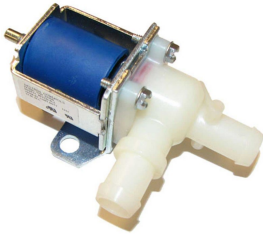

>

Model Number: 8.806-890.0

Karcher Solenoid Water Valve 24VDC BM08 8.806-890.0

Manufacturer: Karcher Pressure Washing

Customer Material No- 630022, ASM630022

Country of origin- US

---

*Availability: This product was added to our catalog on Wednesday 19 February, 2020*