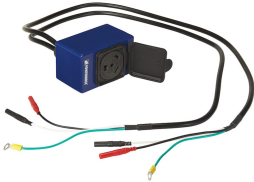

>

Model Number: 89778

Powerhorse 89778 Parallel Cable Kit - Connects 2000 Watt or 2300 Watt Inverter Generators Model DPC-003

Manufacturer: Powerhorse

Powerhorse 89778 Parallel Cable Kit — Connects 2000 Watt or 2300 Watt Inverter Generators, Model # DPC-003

Description

This Powerhorse Parallel Cable Kit allows connecting two Powerhorse 2000 or 2300 Watt inverter generators for home standby power, providing up to 3600 watts of rated power for larger appliances. Includes an extra 30 Amp 120 Volt RV outlet for added convenience when camping and more.

What's Included

(1) Parallel cable kit

Features

- Connects two Powerhorse 2000 Watt or 2300 Watt inverter generators (Item# 83169) for home standby power
- Provides up to 3600 watts of rated power for larger appliances

Specifications

Item#
89778

Brand
Powerhorse

Ship Weight

2.5 lbs

Application
Parallel Kit

Amps
30

Volts
125/250