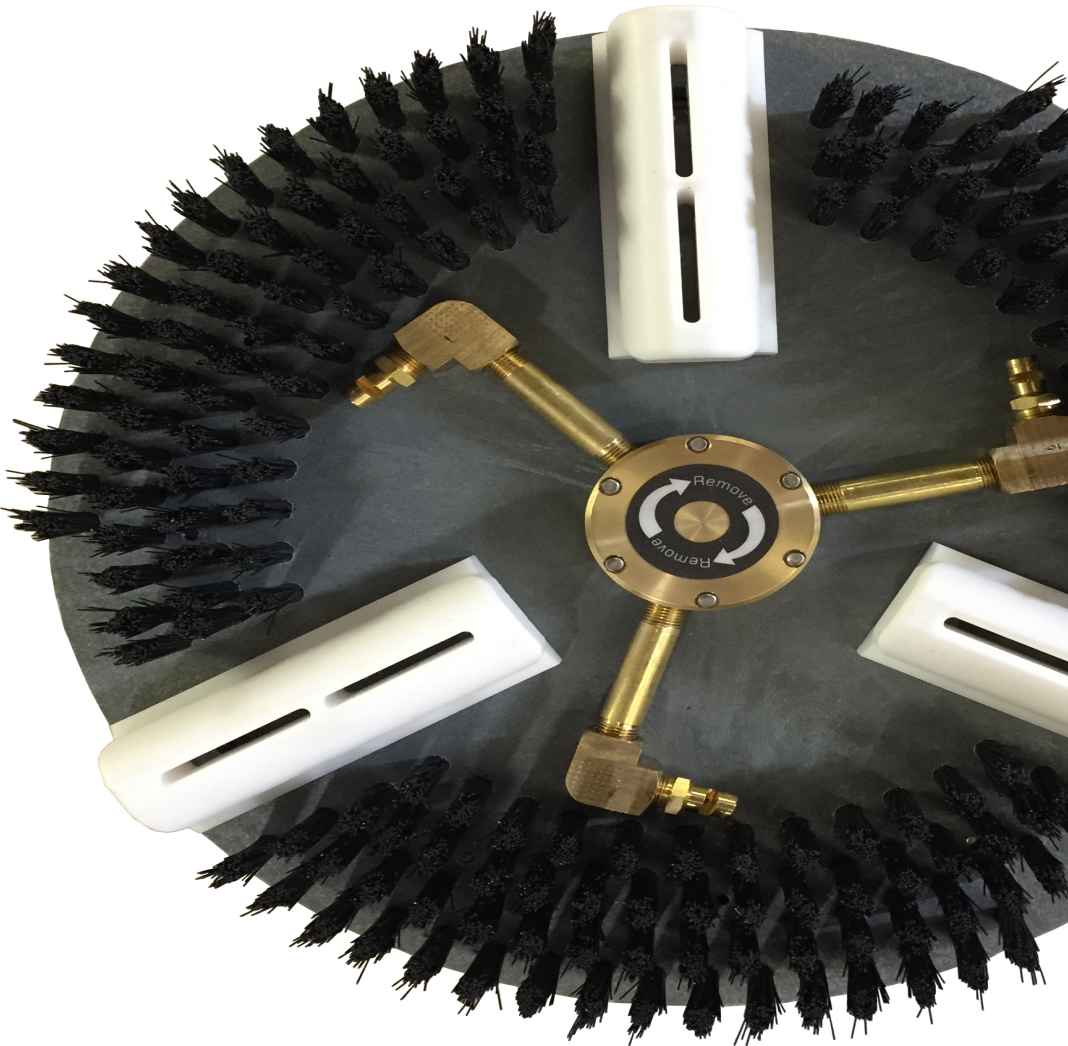

>

Model Number: RP-546

Rotovac RP-546 Replacement glide for 360i Brush head (Single)

Manufacturer: Rotovac

Single replacement glide RP-546 for brush below
(3x needed for complete replacement)

Steambrite Supply

Steamrite

>

The Carpet Brush Extraction Head has 3 Teflon Glide vacuum ports and 3 spray jets incorporated into a brush head to give the extra agitation needed to restore those super dirty commercial carpets. The Teflon glides allow the head to run super smooth on residential and commercial glue down carpet.