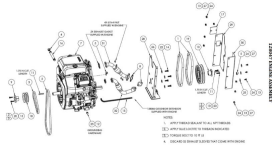

>

Model Number: 100374

Legend Brands 100374 ASSEMBLY, EXHAUST TUBE LS, 370 SS 61-468S - 61-468 Number 31 in Image

Manufacturer: Legend Brand

Legend Brands 100374 ASSEMBLY, EXHAUST TUBE LS, 370 SS 61-468S - 61-468 Number 31 in image