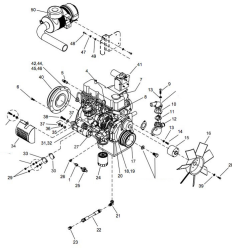

>

Model Number: 101092

Legend Brands 101092 Throttle Body Assembly W/O ECU Prochem Everest 78566 - 8.617-433.0

Manufacturer: Legend Brand

Legend Brands 101092 Throttle Body Assembly W/O ECU Prochem Everest 78566 - 8.617-433.0