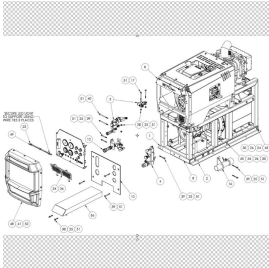

>

Model Number: 101004

Legend Brands 101004 QD Bracket Assembly 69-929 & 69-929S Number 12 in Photo

Manufacturer: Legend Brand

Legend Brands 101004 QD Bracket Assembly 69-929 & 69-929S
Number 12 in photo

Availability: This product was added to our catalog on Saturday 16 April, 2022