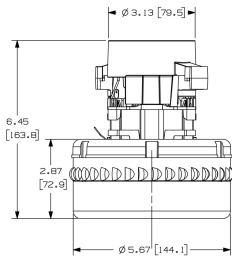

>

Model Number: 20230110

Clean Storm 20230110, Vacuum 2 Stage 240 volt, 5.7in Diameter, Peripheral By-Pass Discharge, 5.5 Amps

Manufacturer: Clean Storm

Clean Storm 20230110 Vacuum 2 Stage 240 volt 5.7in Diameter Peripheral By-Pass Discharge 5 Amps

Used in the Clean Storm Triple Hepa Wet Dry Vacuum system

CROSS REFERENCES: 116125-00, 4M946, 44905A, 116125-01, 116125, 116125-00, 23953, 655215, Q6600024T01

Optional

Press On Vacuum Motor Inlet Tube, Cone, or Horn (suction side)
SBMcone15 Esteam 355-405
See Video On Link!