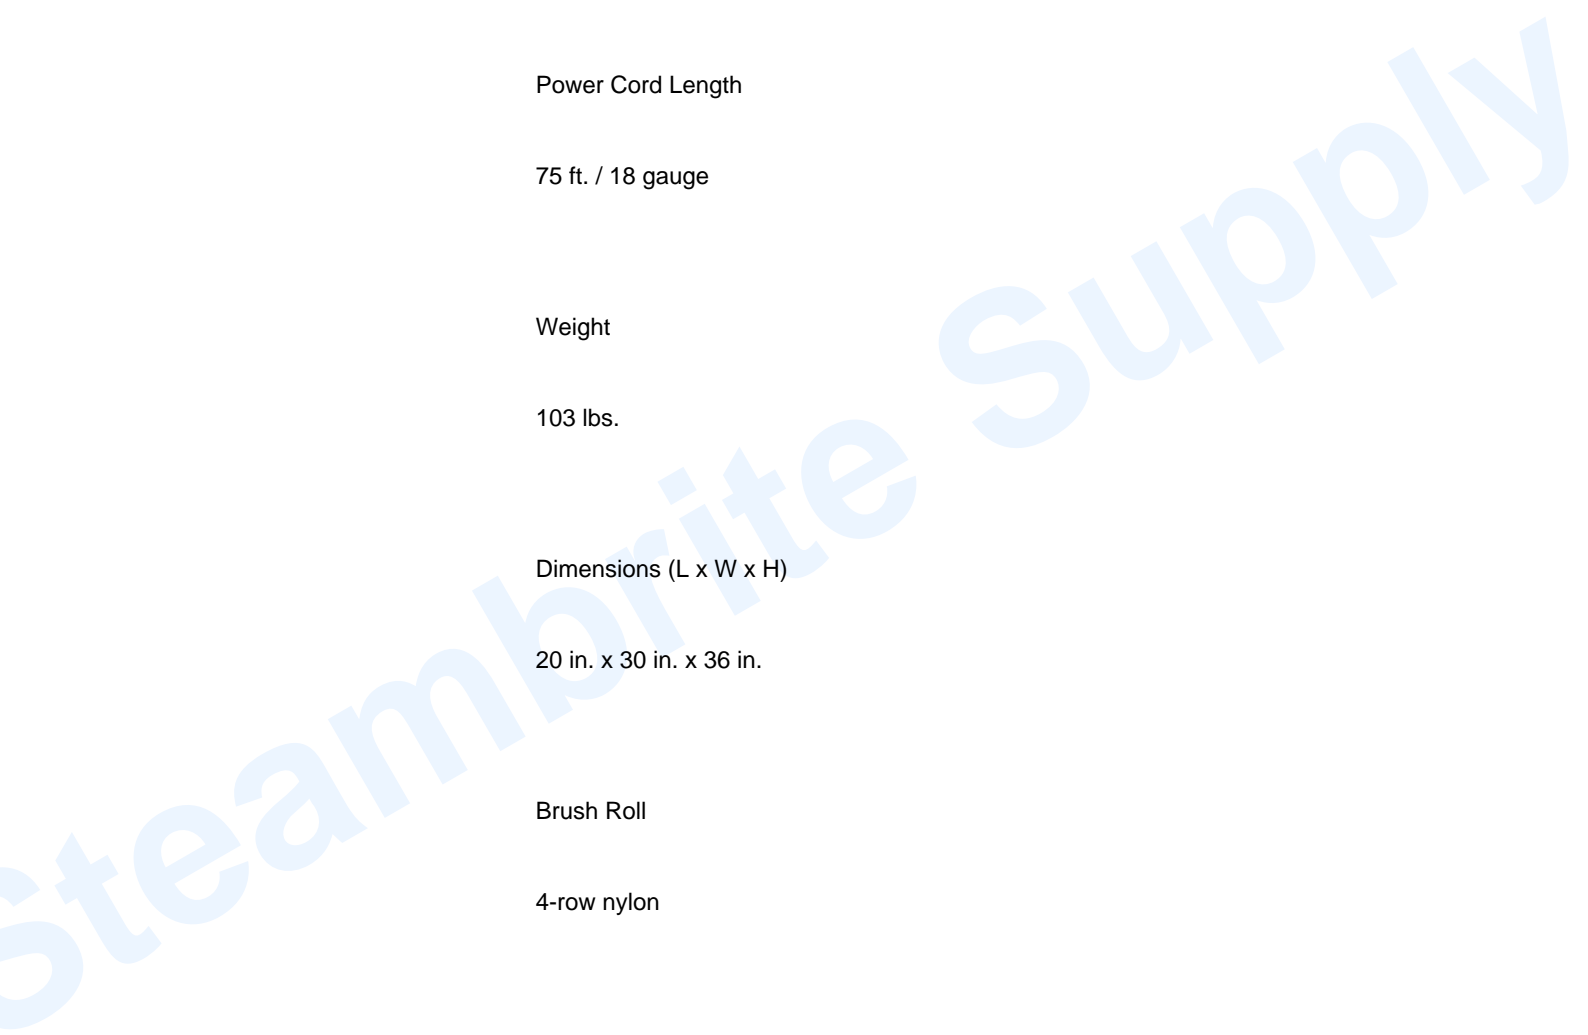

Brush Roll

4-row nylon

Waterlift

30"

Handle Design

Adjustable Steel Tubing

Belt Type

6-groove, poly v